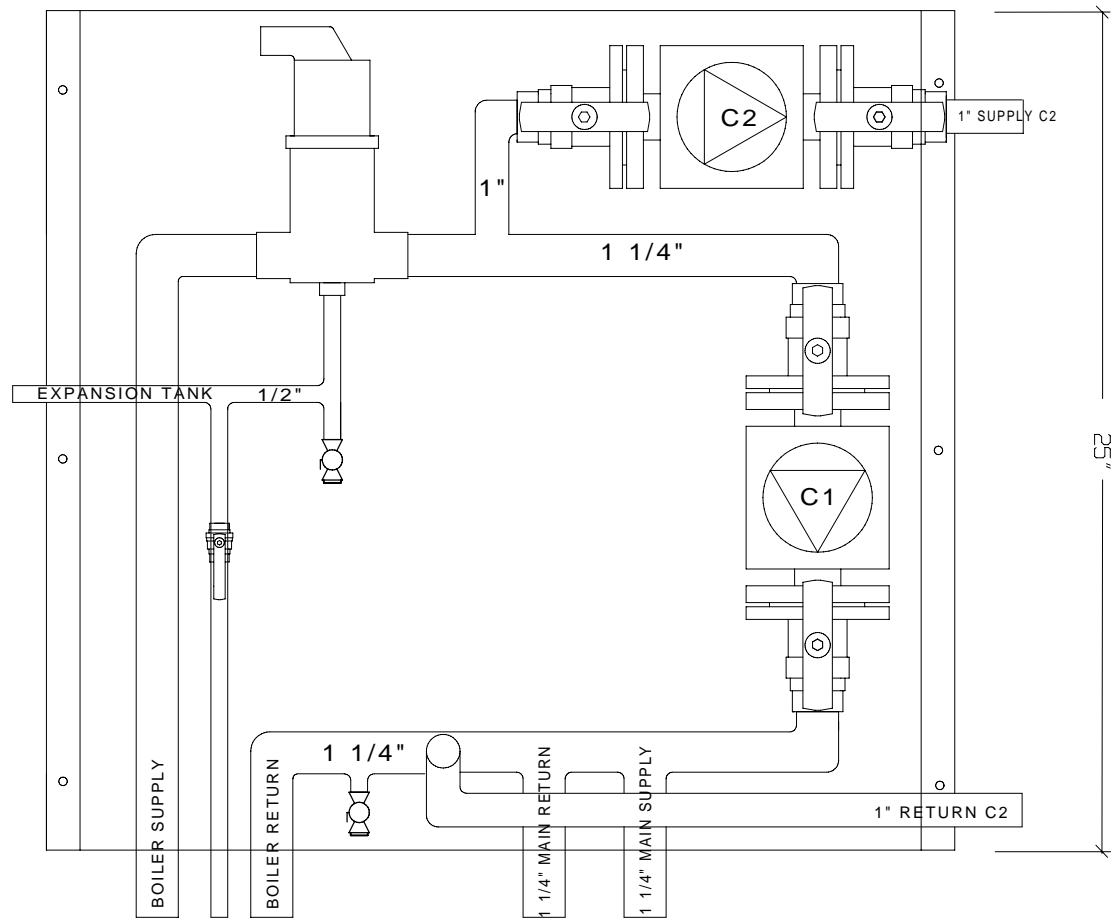

8 5/8"

27"

SIDE VIEW

25"

Legend

CIRCULATOR WITH SPRING CHECK VALVE

ISOLATION VALVE

AIR VENT

PURGE VALVE

DO NOT SCALE DRAWING, DIMENSIONS ARE IN INCHES

Drawn by:

BR

Type:

Primary Loop Station

Part Number:

HP800404N

Model Number:

PLS-2LB